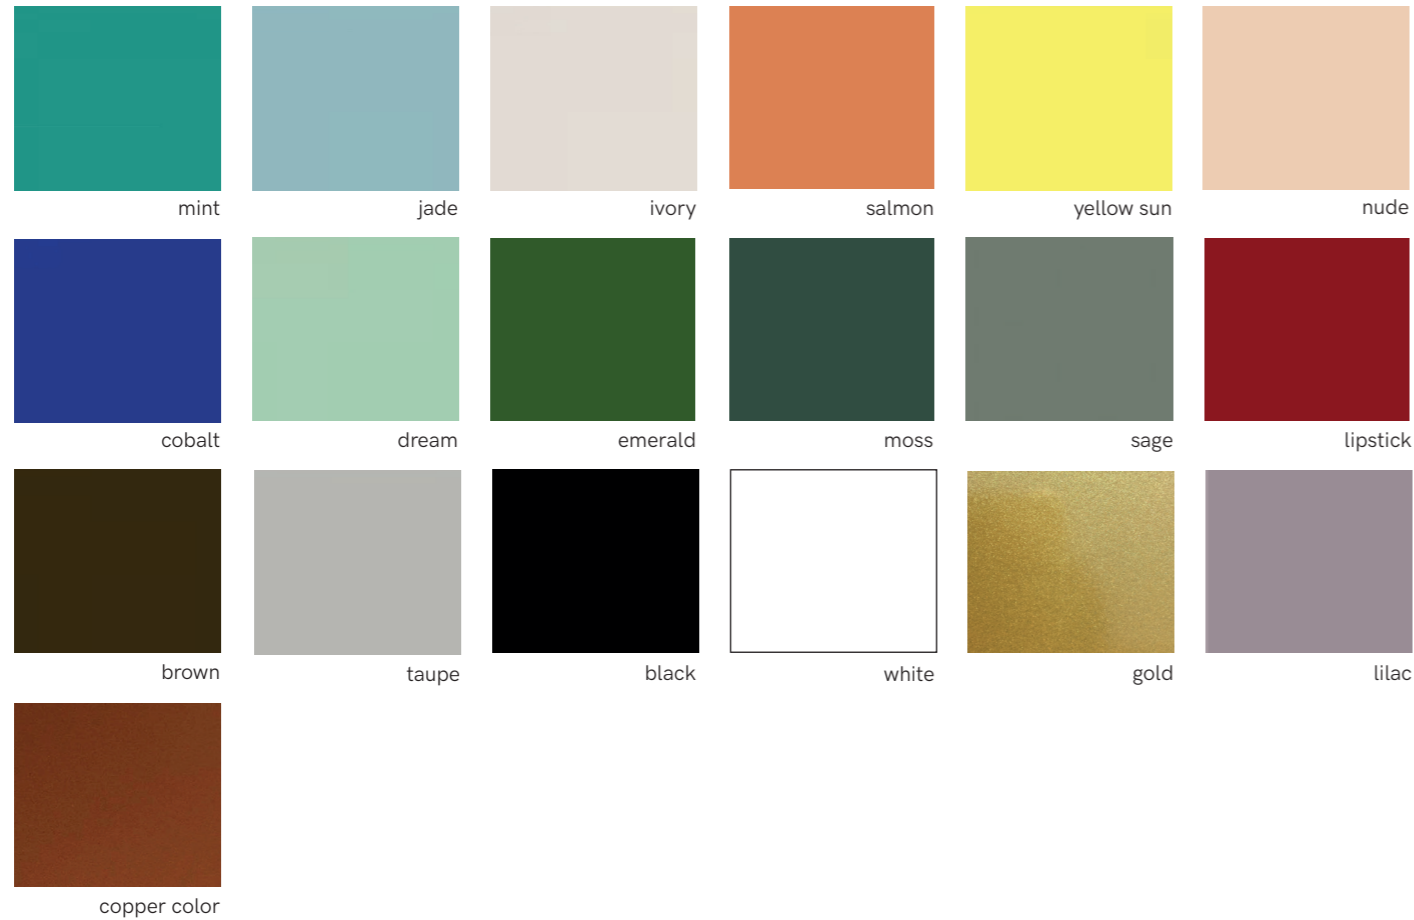

polished and satin metal additional structure finish options

POLISHED AND SATIN METAL PIECES
this product is handmade; any small stain or roughness is a feature of the product, not a defect.

CORDS

Suspension lamps