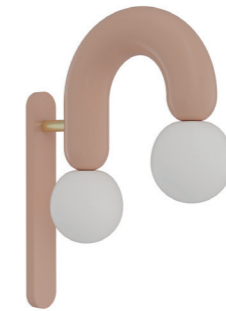

PLAY WALL I

wall lamp

H: 12" / 38 cm
W: 4" / 9 cm
D: 7" / 18 cm

 230V / 50Hz 1 x max. G9 4W LED

 120V / 60Hz 1 x max. G9 4W LED

 19x23x46 cm

 59" / 1,5m

PLAY WALL II

wall lamp

H: 19" / 49 cm
W: 3.5" / 9 cm
D: 15.3" / 39 cm

 230V / 50Hz 2 x max. G9 4W LED

 120V / 60Hz 2x max. G9 4W LED

 19x44x50 cm

 59" / 1,5m

FINISHINGS

lacquered metal tubes and structure finish options