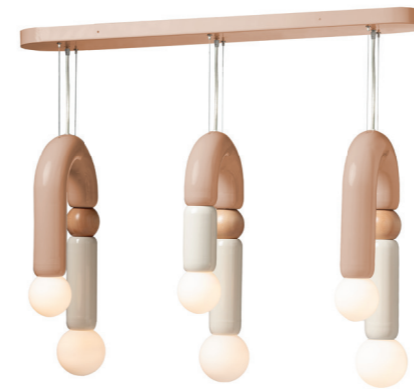

PLAY I

suspension lamp

H: 61 cm
Ø: 14 cm

230V / 50Hz 1 x max. G9 4W LED

120V / 60Hz 1 x max. G9 4W LED

21x21x77 cm

59" / 1,5m

PLAY II

suspension lamp

H: 61 cm
W: 37 cm
D: 37 cm

230V / 50Hz 2 x max. G9 4W LED

120V / 60Hz 2 x max. G9 4W LED

29x47x77 cm

59" / 1,5m

PLAY III

suspension lamp

H: 70 cm
W: 112 cm
D: 37 cm

230V / 50Hz 6 x max. G9 4W LED

120V / 60Hz 6 x max. G9 4W LED

122x74x47 cm

59" / 1,5m

PLAY IV

suspension lamp

H: 71 cm
W: 96 cm
D: 71 cm

230V / 50Hz 6 x max. G9 4W LED

120V / 60Hz 6 x max. G9 4W LED

106x81x76 cm

59" / 1,5m

PLAY V

suspension lamp

H: 71 cm
W: 96 cm
D: 96 cm

230V / 50Hz 8 x max. G9 4W LED